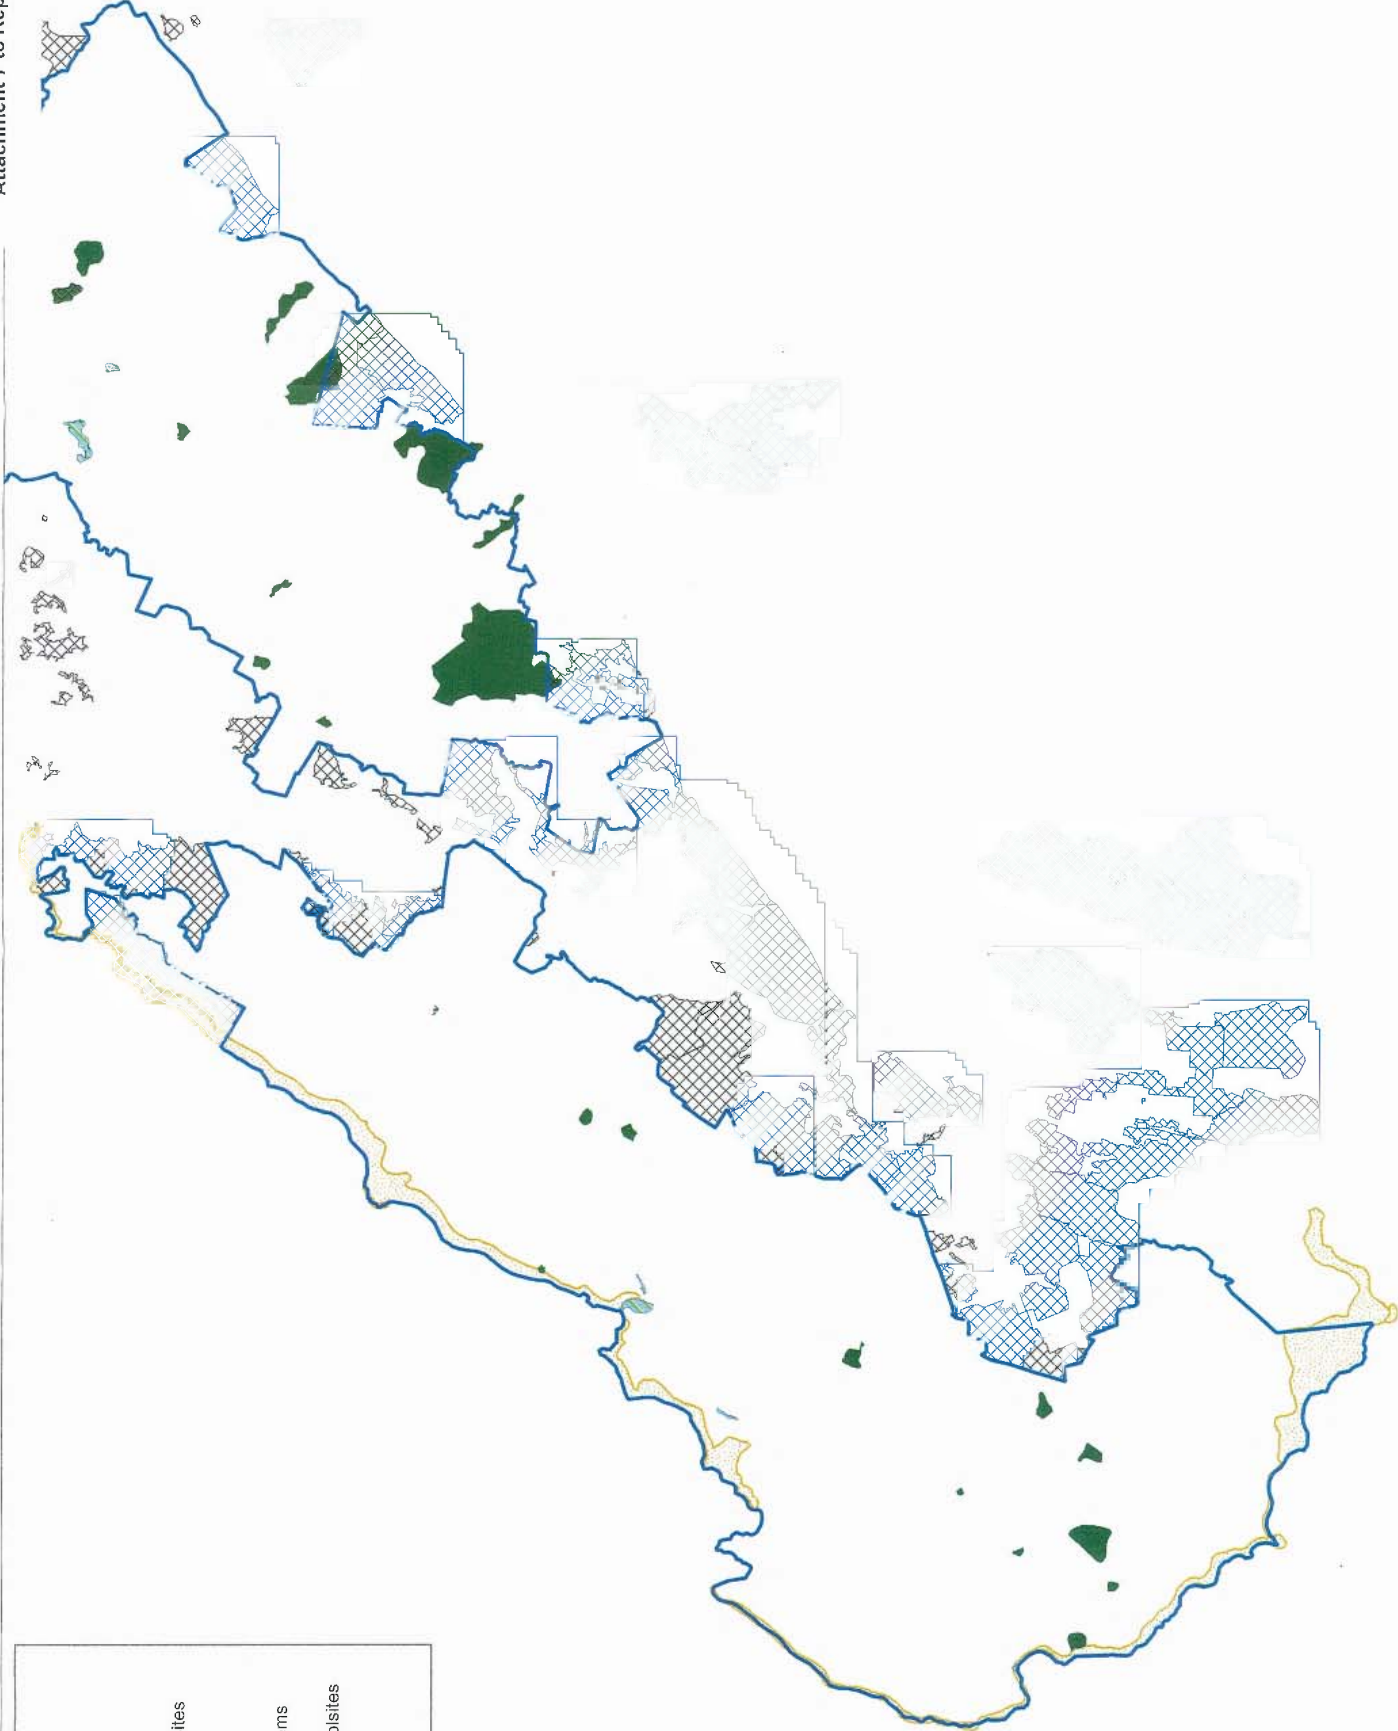

Maintain the Gains - Wellington Key Ecological Sites

Legend

- Boundary
- Managed KNE Sites
- Top 100 Sites
- Priority Ecosystems
- Coastal DoC Ecolsites
- Wetlands